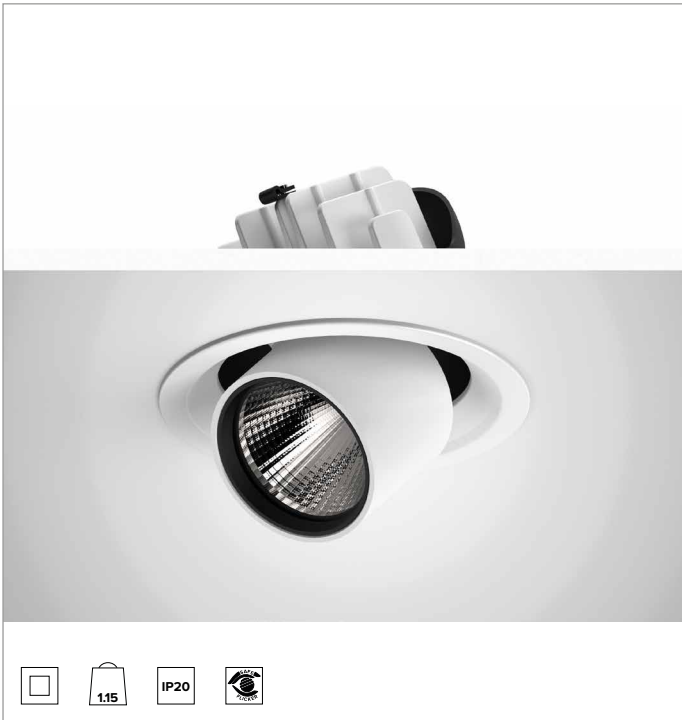

# 1T9129EL | CTEVO EXTRACTABLE 162

## Recessed extractable LED projector

	3000K	H(m)	D(m)	Emax(lx)		
	Ra90			47°		
	Fixture Power	55W	1	0.87	9205	
	Source Flux	6557lm	2	1.74	2301	
	Fixture Flux	5274lm	3	2.61	1023	
	Efficacy	96lm/W	4	3.48	575	
TS1317	Imax=1407cd/klm	Imax	9225cd	5	4.34	368

### MECHANICAL CHARACTERISTICS

Die-cast white painted anodised aluminium body and dissipator. Friction rotation system on hinges with adjustability of the fixture from -25°/+75° on a vertical plane and can be manually aimed to 355° on a horizontal plane. Trim version with an integrated white ring.